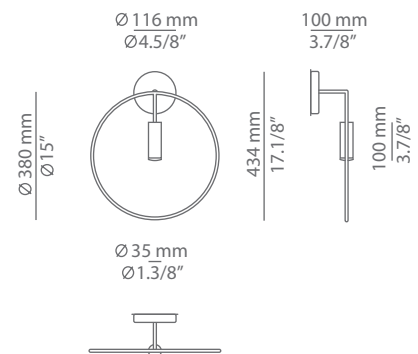

Special instructions

ESTILUZ, S.A.
Carretera d'Ogassa, s/n
17860 Sant Joan de les Abadesses
T+34 972 720 125
F+34 972 720 796

estiluz@estiluz.com
www.estiluz.com